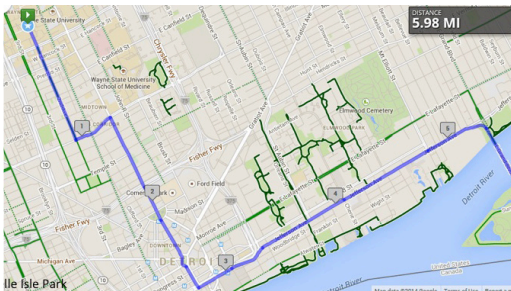

CAMPUS BIKE ROUTES

Wayne State Campus

South down Gullen Mall
 Right on W Warren Ave
 Cross over John C Lodge Fwy
 Continue onto W Warren Ave
 Right onto Trumbull Ave
 Right onto W Edsel Ford Service Dr
 Left on W Warren Ave
 Cross over John C Lodge Fwy

Left onto John C Lodge Service Drive
 Left onto Anthony Wayne Drive
 Continue along W Palmer Ave
 Right onto Cass Ave
 Cross over W Warren Ave
 Left onto W Canfield St
 Continue until St Antonio St
 Right onto St Antonio St
 Continue along Beaubien St

Right onto Mack
 Cross over Woodward Ave
 Right onto Cass Ave
 Continue until Wayne State University

Eastern Market

South down Gullen Mall
 Left onto W Warren Ave
 Right onto Cass Ave
 Left onto Canfield St
 Right onto John R St
 Left onto Mack Ave
 Cross I-75
 Continue onto Mack Ave

Right onto Russell St
 Left onto Adelaide St
 Destination Eastern Market

Belle Isle Park

South down Gullen Mall
 Cross W Warren Ave
 Continue down 2nd Ave
 Left onto Mack Ave
 Right onto Woodward Ave
 Continue down Woodward Ave until Jefferson Ave