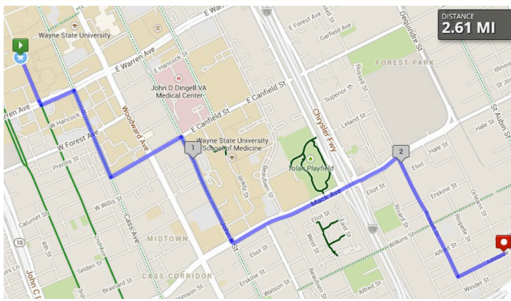

CAMPUS BIKE ROUTES

Wayne State Campus

South down Gullen Mall
 Right on W Warren Ave
 Cross over John C Lodge Fwy
 Continue onto W Warren Ave
 Right onto Trumbull Ave
 Right onto W Edsel Ford Service Dr
 Left on W Warren Ave
 Cross over John C Lodge Fwy

Left onto John C Lodge Service Drive
 Left onto Anthony Wayne Drive
 Continue along W Palmer Ave
 Right onto Cass Ave
 Cross over W Warren Ave
 Left onto W Canfield St
 Continue until St Antonio St
 Right onto St Antonio St
 Continue along Beaubien St

Right onto Mack
 Cross over Woodward Ave
 Right onto Cass Ave
 Continue until Wayne State University

Eastern Market

South down Gullen Mall
 Left onto W Warren Ave
 Right onto Cass Ave
 Left onto Canfield St
 Right onto John R St
 Left onto Mack Ave
 Cross I-75
 Continue onto Mack Ave

Left onto Jefferson Ave
 Continue down Jefferson Ave until E Grand Blvd
 Right onto E Grand Blvd
 Destination Belle Isle Park

Detroit Riverwalk

South down Gullen Mall
 Left onto W Warren Ave
 Right onto Cass Ave
 Cross over Fisher Fwy
 Continue onto Cass Ave
 Left onto W Adams Ave
 Right onto Brush St