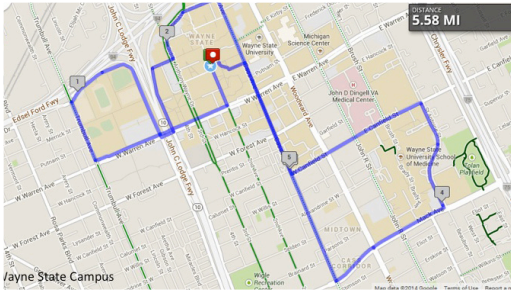

CAMPUS BIKE ROUTES

Wayne State Campus

South down Gullen Mall
 Right on W Warren Ave
 Cross over John C Lodge Fwy
 Continue onto W Warren Ave
 Right onto Trumbull Ave
 Right onto W Edsel Ford Service Dr
 Left on W Warren Ave
 Cross over John C Lodge Fwy

Left onto John C Lodge Service Drive
 Left onto Anthony Wayne Drive
 Continue along W Palmer Ave
 Right onto Cass Ave
 Cross over W Warren Ave
 Left onto W Canfield St
 Continue until St Antonio St
 Right onto St Antonio St
 Continue along Beaubien St

Right onto Russell St
 Left onto Adelaide St
 Destination Eastern Market

Belle Isle Park

South down Gullen Mall
 Cross W Warren Ave
 Continue down 2nd Ave
 Left onto Mack Ave
 Right onto Woodward Ave
 Continue down Woodward Ave until Jefferson Ave

Left onto Jefferson Ave
 Continue down Jefferson Ave until E Grand Blvd
 Right onto E Grand Blvd
 Destination Belle Isle Park

Detroit Riverwalk

South down Gullen Mall
 Left onto W Warren Ave
 Right onto Cass Ave
 Cross over Fisher Fwy
 Continue onto Cass Ave
 Left onto W Adams Ave
 Right onto Brush St