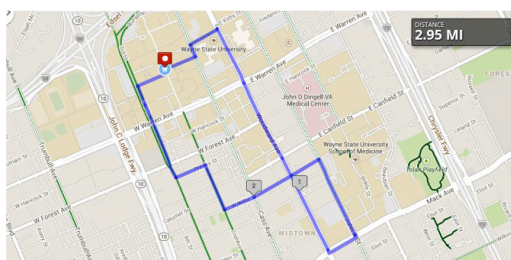

Right onto Mack
 Cross over Woodward Ave
 Right onto Cass Ave
 Continue until Wayne State University

Eastern Market

South down Gullen Mall
 Left onto W Warren Ave
 Right onto Cass Ave
 Left onto Canfield St
 Right onto John R St
 Left onto Mack Ave
 Cross I-75
 Continue onto Mack Ave

Right onto Russell St
 Left onto Adelaide St
 Destination Eastern Market

Belle Isle Park

South down Gullen Mall
 Cross W Warren Ave
 Continue down 2nd Ave
 Left onto Mack Ave
 Right onto Woodward Ave
 Continue down Woodward Ave until Jefferson Ave

Left onto Jefferson Ave
 Continue down Jefferson Ave until E Grand Blvd
 Right onto E Grand Blvd
 Destination Belle Isle Park

Detroit Riverwalk

South down Gullen Mall
 Left onto W Warren Ave
 Right onto Cass Ave
 Cross over Fisher Fwy
 Continue onto Cass Ave
 Left onto W Adams Ave
 Right onto Brush St

Left onto Gratiot Ave
 Cross over Chrysler Fwy
 Continue onto Gratiot Ave
 Right on Antietam Ave
 Right on Rivard St
 Continue down Rivard St.
 Destination Detroit Riverwalk

Adventure

Left down Williams Mall
 Left onto Cass Ave
 Right onto Woodward Ave
 Cross over W Warren Ave
 Continue along Woodward Ave
 Left onto Mack Ave