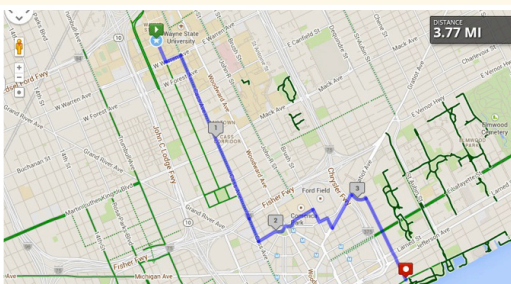

Right onto Mack
 Cross over Woodward Ave
 Right onto Cass Ave
 Continue until Wayne State University

Eastern Market

South down Gullen Mall
 Left onto W Warren Ave
 Right onto Cass Ave
 Left onto Canfield St
 Right onto John R St
 Left onto Mack Ave
 Cross I-75
 Continue onto Mack Ave

Right onto Russell St
 Left onto Adelaide St
 Destination Eastern Market

Belle Isle Park

South down Gullen Mall
 Cross W Warren Ave
 Continue down 2nd Ave
 Left onto Mack Ave
 Right onto Woodward Ave
 Continue down Woodward Ave until Jefferson Ave

Left onto Jefferson Ave
 Continue down Jefferson Ave until E Grand Blvd
 Right onto E Grand Blvd
 Destination Belle Isle Park

Detroit Riverwalk

South down Gullen Mall
 Left onto W Warren Ave
 Right onto Cass Ave
 Cross over Fisher Fwy
 Continue onto Cass Ave
 Left onto W Adams Ave
 Right onto Brush St

Left onto Gratiot Ave
 Cross over Chrysler Fwy
 Continue onto Gratiot Ave
 Right on Antietam Ave
 Right on Rivard St
 Continue down Rivard St.
 Destination Detroit Riverwalk

Adventure

Left down Williams Mall
 Left onto Cass Ave
 Right onto Woodward Ave
 Cross over W Warren Ave
 Continue along Woodward Ave
 Left onto Mack Ave